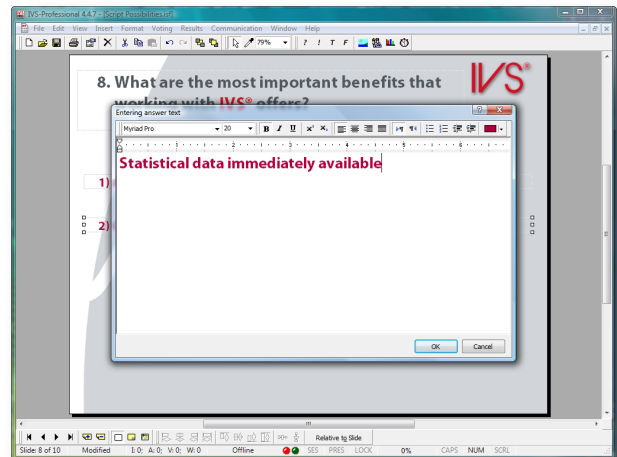

Brainstorm

During a presentation, a question may rise that you want the entire audience to give their opinion about. You can enter this question immediately into IVS®. In the same way you can enter the answers. This way, the results of a brainstorm session can be processed immediately. If necessary, the audience can immediately vote on this question.