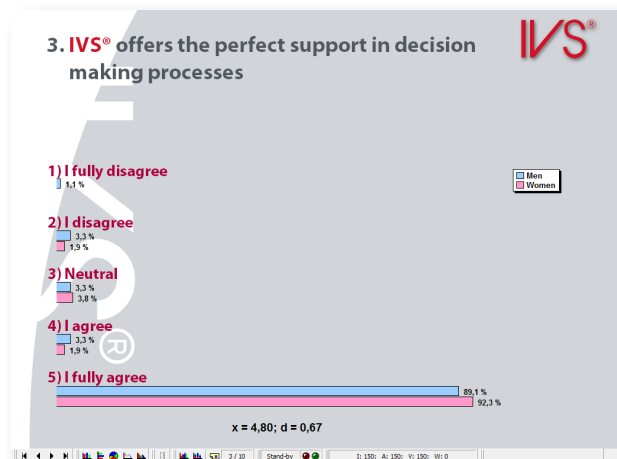

The possibilities of the IVS[®]

Interact!

Let your participants respond directly to questions that are posed. This way they are actively involved in the presentation.

Who is present?

Questions about age, position, department or any other references that could be interesting to you, will provide you with information about the exact composition of your audience.

Consensus

Measure if your audience agrees on a proposition. You can get direct insight in the results. This allows you to see if there is a basis to make a decision.

By crossing the results with earlier voted references, you can get a clear insight in the consensus per group.

Knowledge testing

With IVS[®] you can show your audience the correct answer to the question you posed. This allows you to immediately explain the question and the corresponding answers.

Weighted voting

By using the chip card functionality, you can register the individual results of each participant. It is also possible to link a weight to a chip card. This weight is immediately processed when voting.