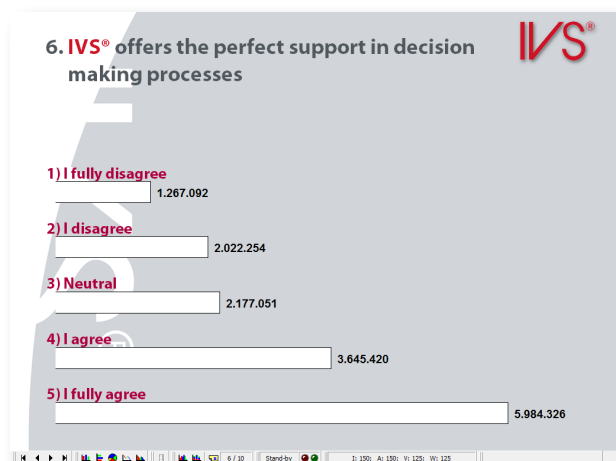

Knowledge testing

With IVS[®] you can show your audience the correct answer to the question you posed. This allows you to immediately explain the question and the corresponding answers.

Weighted voting

By using the chip card functionality, you can register the individual results of each participant. It is also possible to link a weight to a chip card. This weight is immediately processed when voting.