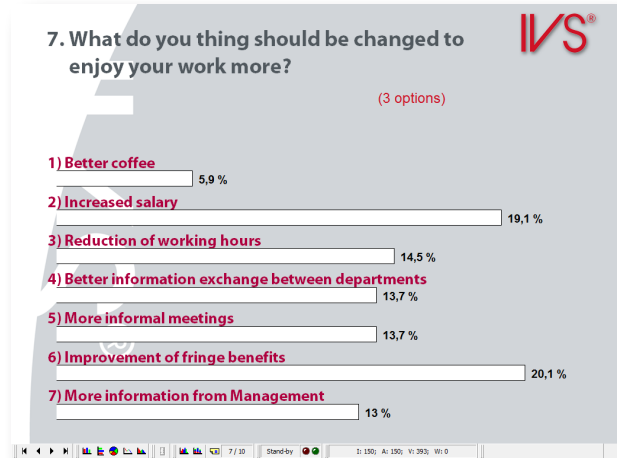

Knowledge testing

With IVS[®] you can show your audience the correct answer to the question you posed. This allows you to immediately explain the question and the corresponding answers.

Weighted voting

By using the chip card functionality, you can register the individual results of each participant. It is also possible to link a weight to a chip card. This weight is immediately processed when voting.

Employee satisfaction monitoring

IVS[®] allows you to conduct a survey of your employees, which allows them to anonymously give their opinion about subjects that you would like to have more information about.