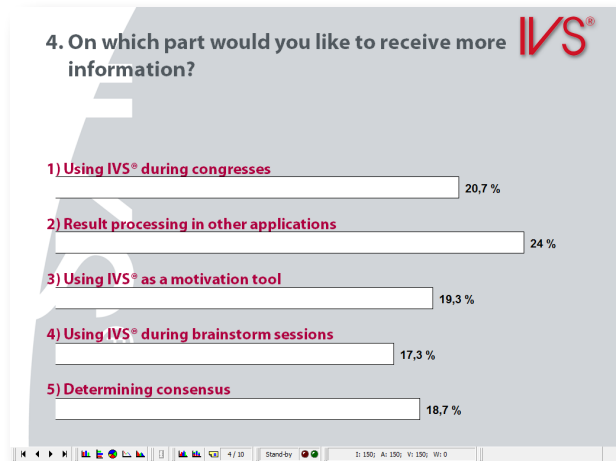

Consensus

Measure if your audience agrees on a proposition. You can get direct insight in the results. This allows you to see if there is a basis to make a decision.

By crossing the results with earlier voted references, you can get a clear insight in the consensus per group.

Has your message been received?

During or after the presentation you can ask a question about the contents of your presentation. You then immediately know if your presentation was clear to your audience. Doing this even during your presentation allows you to adjust your presentation on time.

Knowledge testing

With IVS[®] you can show your audience the correct answer to the question you posed. This allows you to immediately explain the question and the corresponding answers.

Weighted voting

By using the chip card functionality, you can register the individual results of each participant. It is also possible to link a weight to a chip card. This weight is immediately processed when voting.

Brainstorm

During a presentation, a question may rise that you want the entire audience to give their opinion about. You can enter this question immediately into IVS[®]. In the same way you can enter the answers. This way, the results of a brainstorm session can be processed immediately. If necessary, the audience can immediately vote on this question.