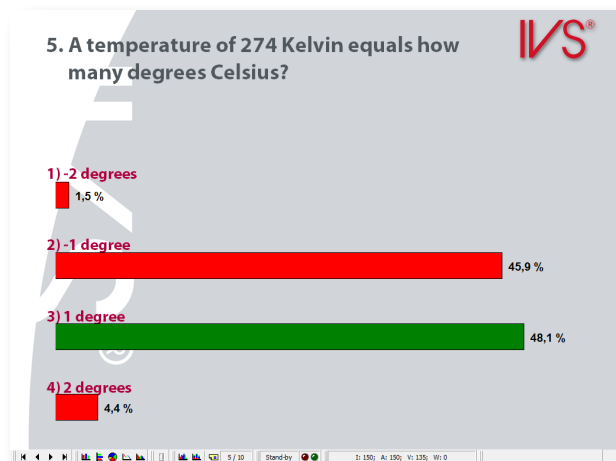

Knowledge testing

With IVS® you can show your audience the correct answer to the question you posed. This allows you to immediately explain the question and the corresponding answers.