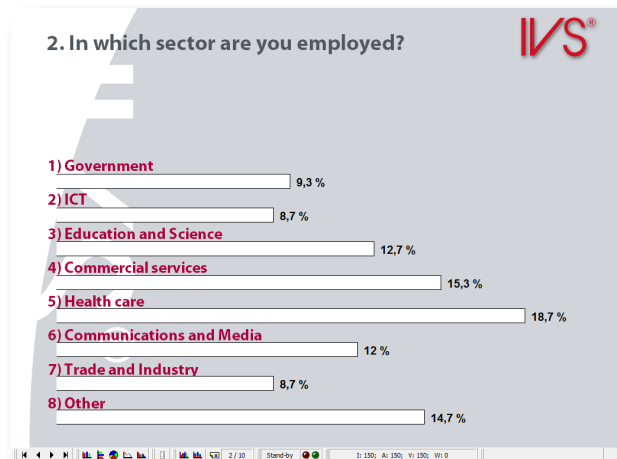

The possibilities of the IVS[®]

Interact!

Let your participants respond directly to questions that are posed. This way they are actively involved in the presentation.

Who is present?

Questions about age, position, department or any other references that could be interesting to you, will provide you with information about the exact composition of your audience.

Consensus

Measure if your audience agrees on a proposition. You can get direct insight in the results. This allows you to see if there is a basis to make a decision.

By crossing the results with earlier voted references, you can get a clear insight in the consensus per group.